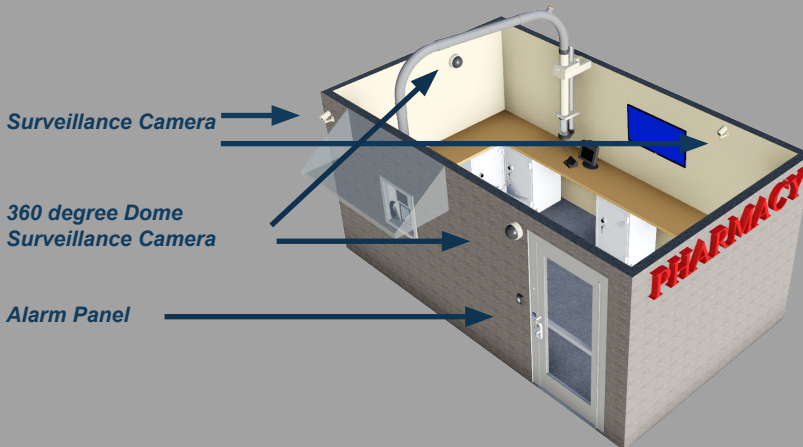

CONTROL YOUR PHARMACY SECURITY

Alarm/Intrusion Detection/Access Control

Protect your pharmacy, employees and customers with surveillance coverage, intrusion detection and access control both inside and outside the pharmacy, potential drive-thru lanes, and behind the counter to keep your pharmacy safe, safeguard against fraud and fulfill insurance requirements.

IMPORTANT FEATURES

CAMERA OPTIONS

SCALABLE INTRUSION/
ACCESS PANELS

INTEGRATED SECURITY SOLUTIONS

Layers of Protection

- ✓ **Surveillance**
 - Building Exteriors
 - Employee Parking
 - Customer Drive-Thru or Walk Up
 - Customer Checkout
 - Pharmacy
- ✓ **Intrusion Detection**
 - Doors
 - Motion Detection
 - Glass Break Detection
 - Multiple User Codes & Credentials
 - Schedule Driven
- ✓ **Access Control**
 - Limited Access to restricted areas
 - Audit times & duration reporting